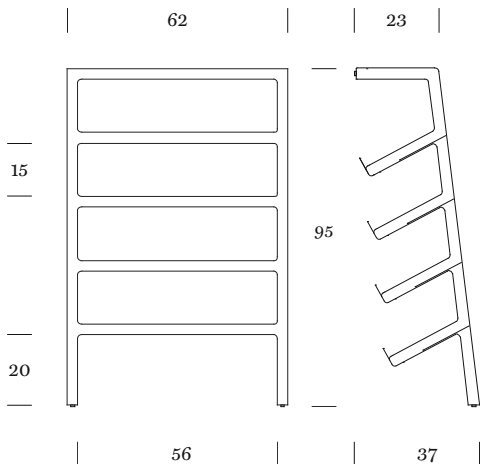

Mila Design: Yuniic 2006

Eichensperrholz gebleicht;
pulverbeschichtetes Stahlblech
weiss glanz

Oak plywood bleached; steel panel
powder-coated shiny white

Multiplis couvert de placage en
chêne blanchi; tôle d'acier vernie
par poudre blanc brillant